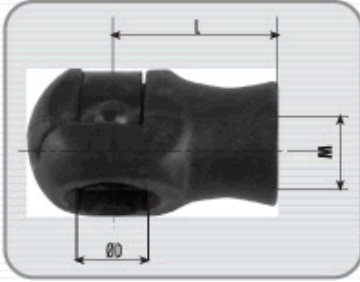

OVAL PLASTİK MUYLU / OVAL PLASTIC BALL SOCKET

CODE	REFERENCE	L LENGTH	ØD DIAMETER	M THREAD	COLOUR
13	18 08 02 69	21.5	Ø10	M6x1	BLACK