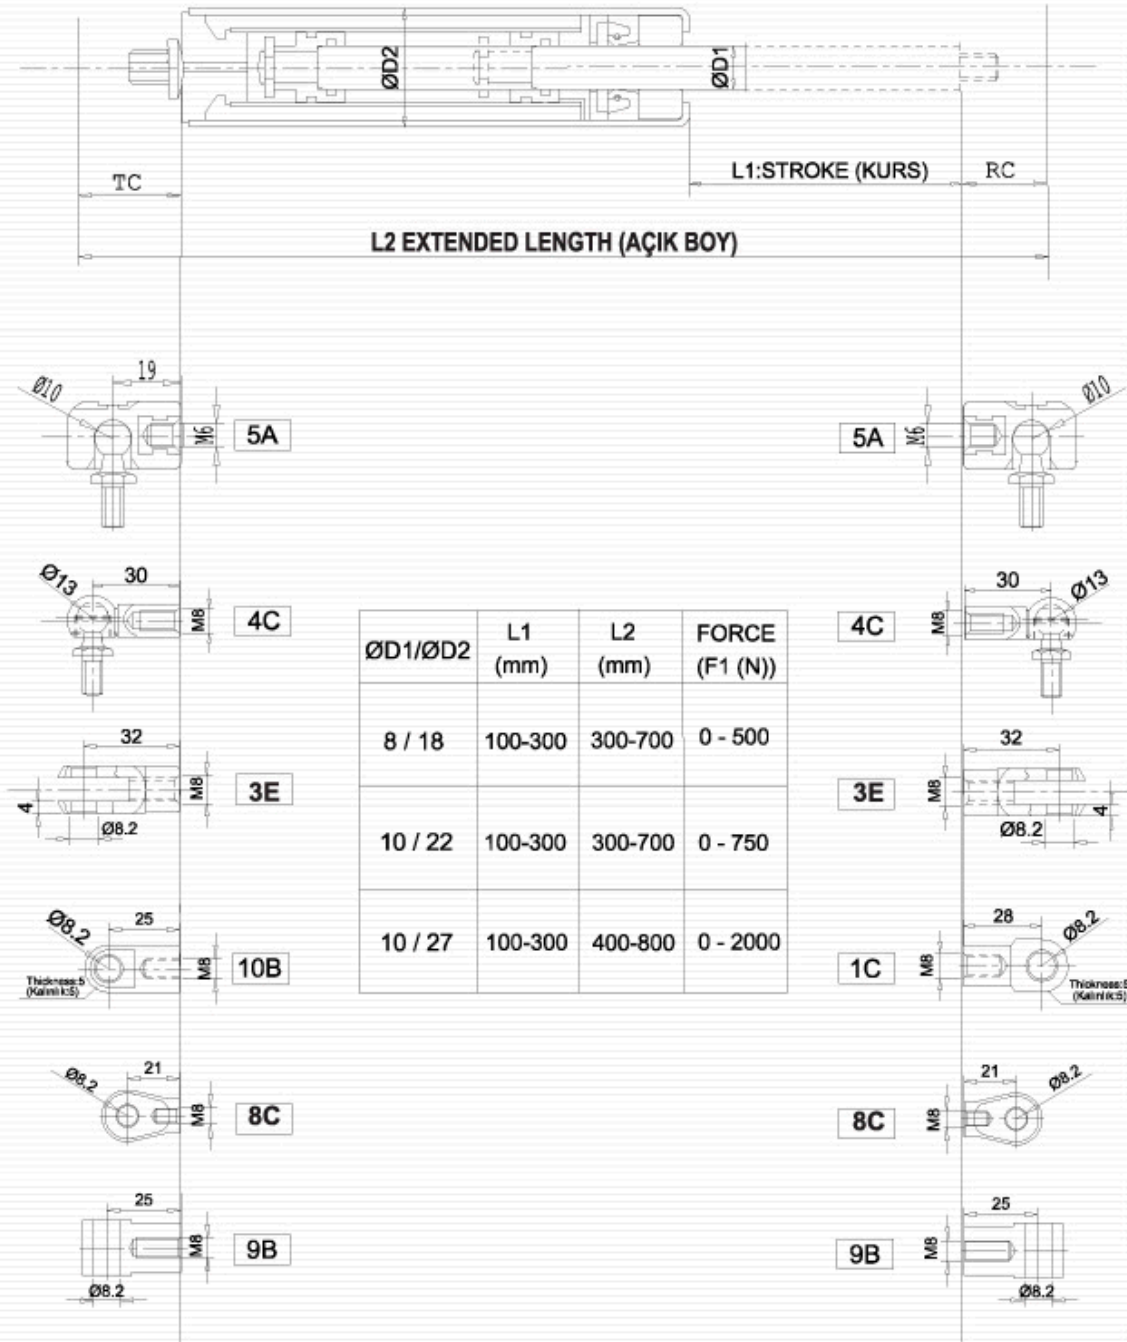

TERS AMORTİSÖR REVERSE GAS SPRING