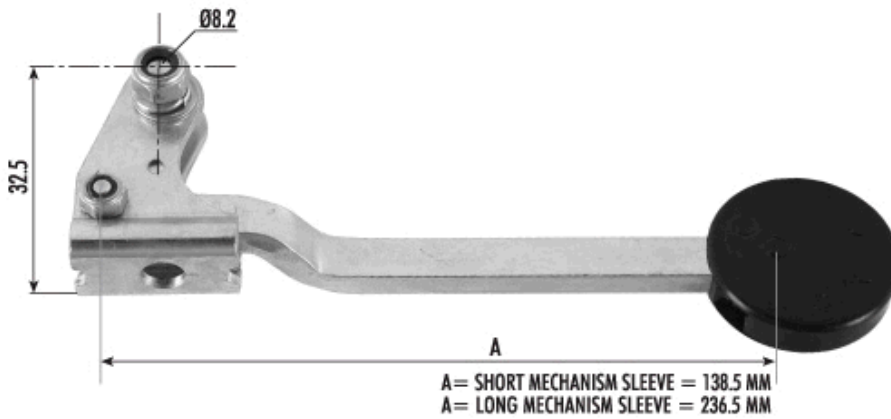

15 MEKANİZMA KOLLU BRAKET BRACKET WITH HANDLE MECHANISM