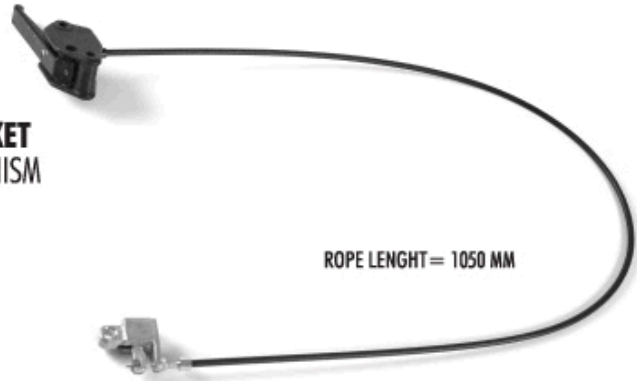

14 HALAT MEKANİZMALI BRAKET BRACKET WITH HAWSER MECHANISM