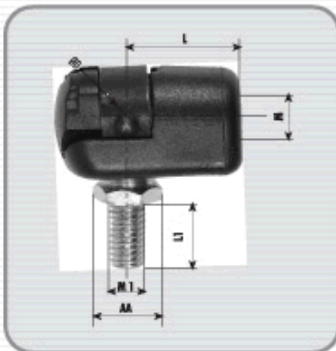

PLASTİK MUYLU + KÜREBAŞ / PLASTIC BALL SOCKET + BALL STUD

CODE	REFERENCE	L LENGTH	ØD DIAMETER	M THREAD	L1 LENGTH	M1 THREAD	AA
5A	18 08 00 89	19	Ø10	M6x1	13	M8x1.25	AA 10
5B	18 08 00 98	19	Ø10	M6x1	11	M6x1	AA 10
5C	18 08 02 20	19	Ø10	M5x0.8	11	M5x0.8	AA 10
5D	18 08 02 53	19	Ø10	M6x1	11	M5x0.8	AA 10