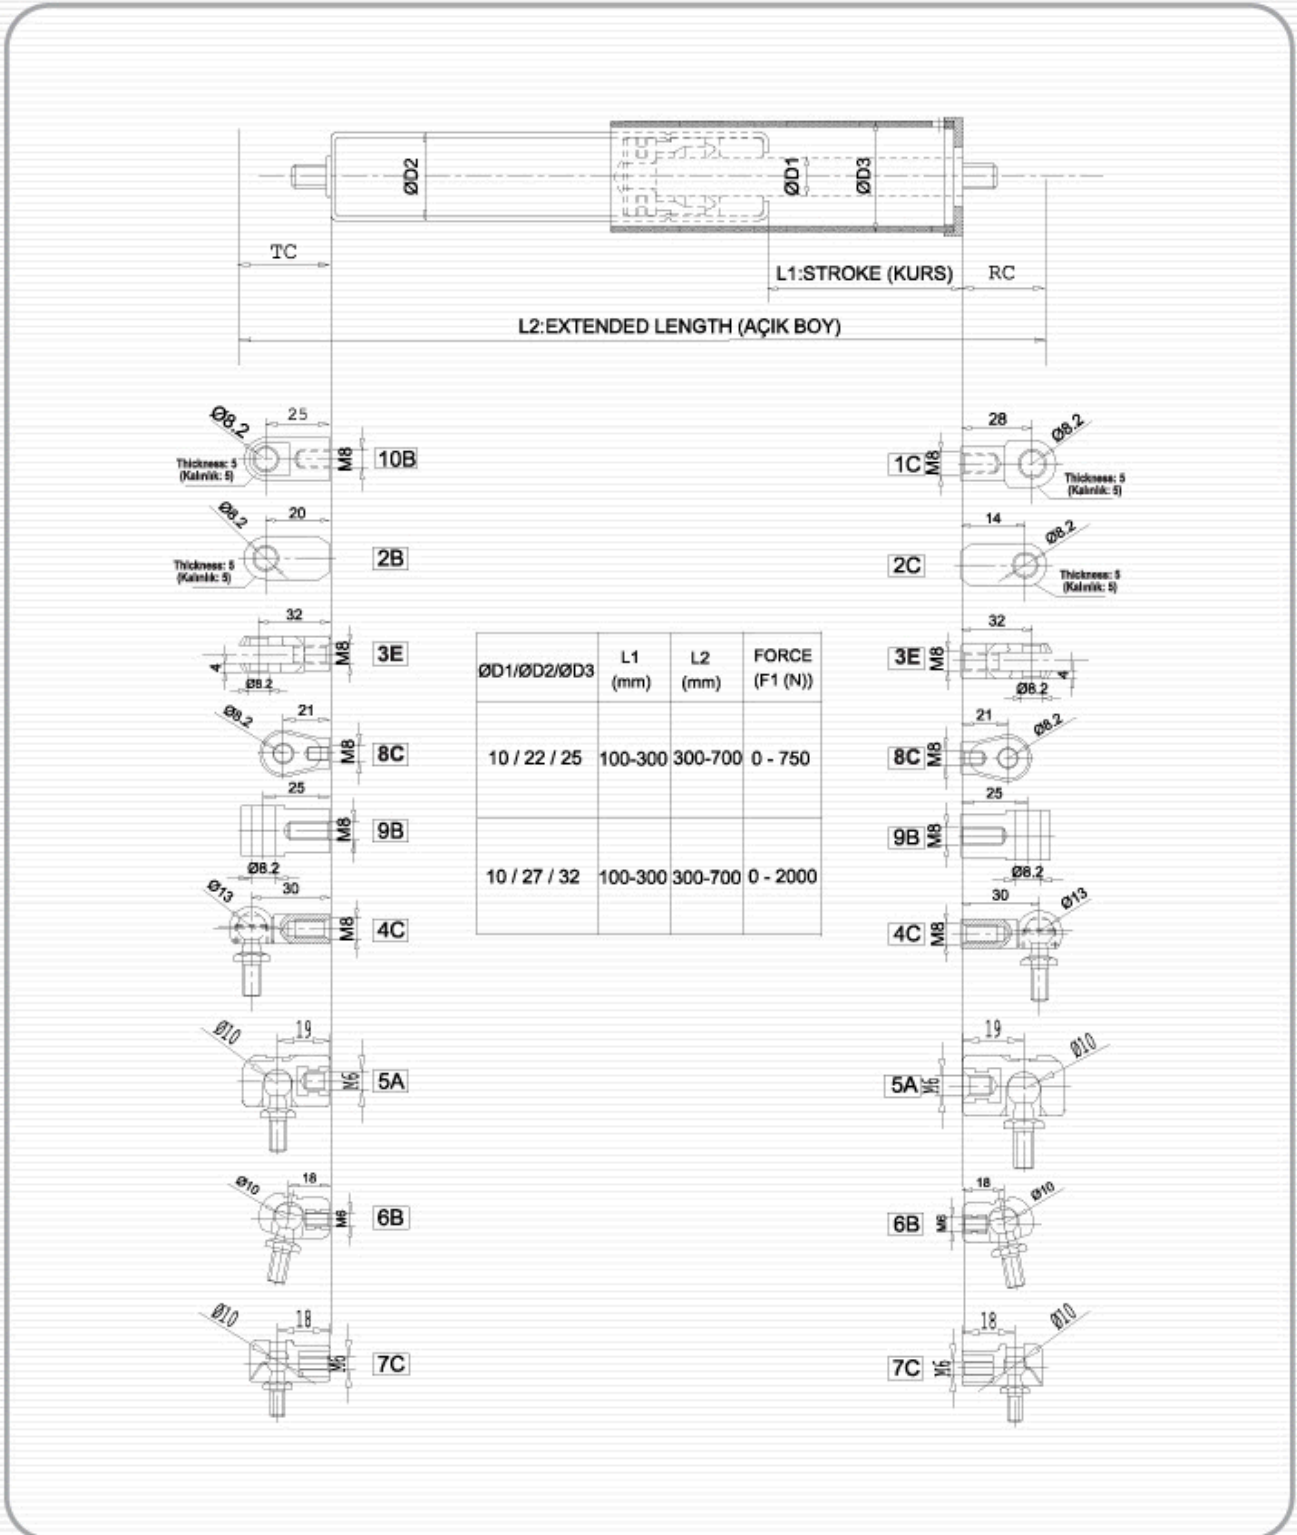

PLASTİKORUMALI AMORTİSÖR GAS SPRING WITH PLASTIC PROTECTION TUBE