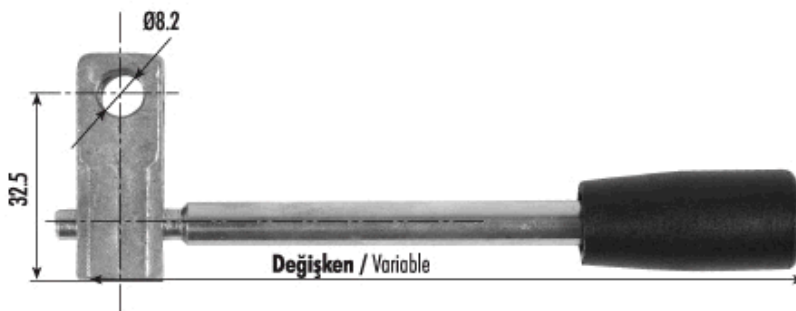

16 KOL MEKANİZMALI BAĞLANTI PARÇASI CONNECTION WITH HANDLE MECHANISM