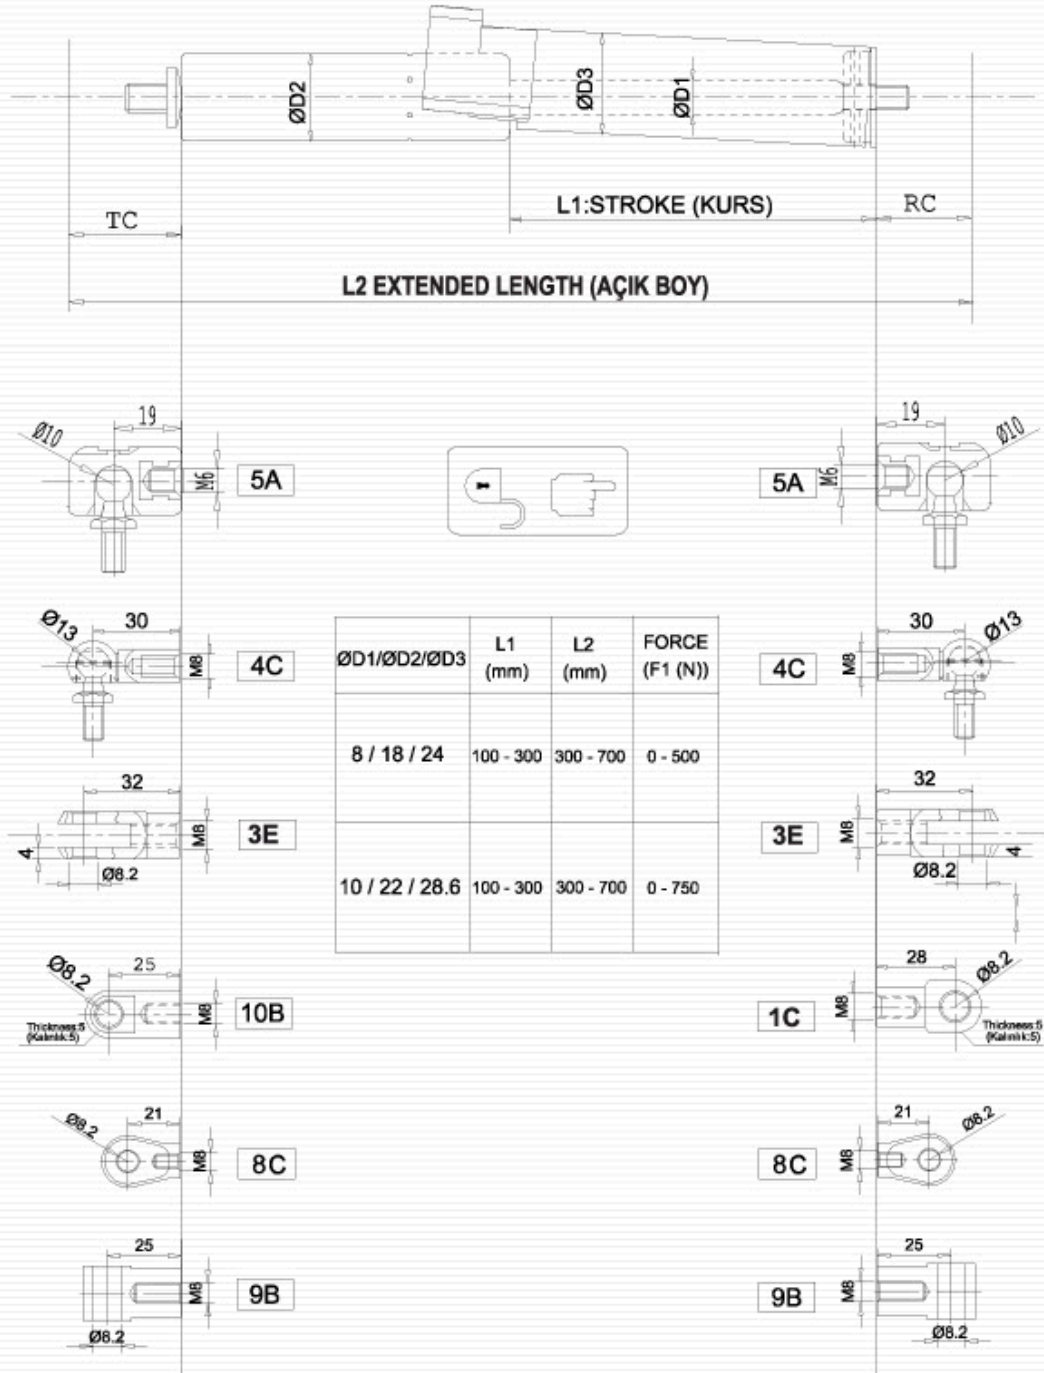

MEKANİK KİLİTLİ AMORTİSÖR WITH MECHANICAL SAFETY LOCK